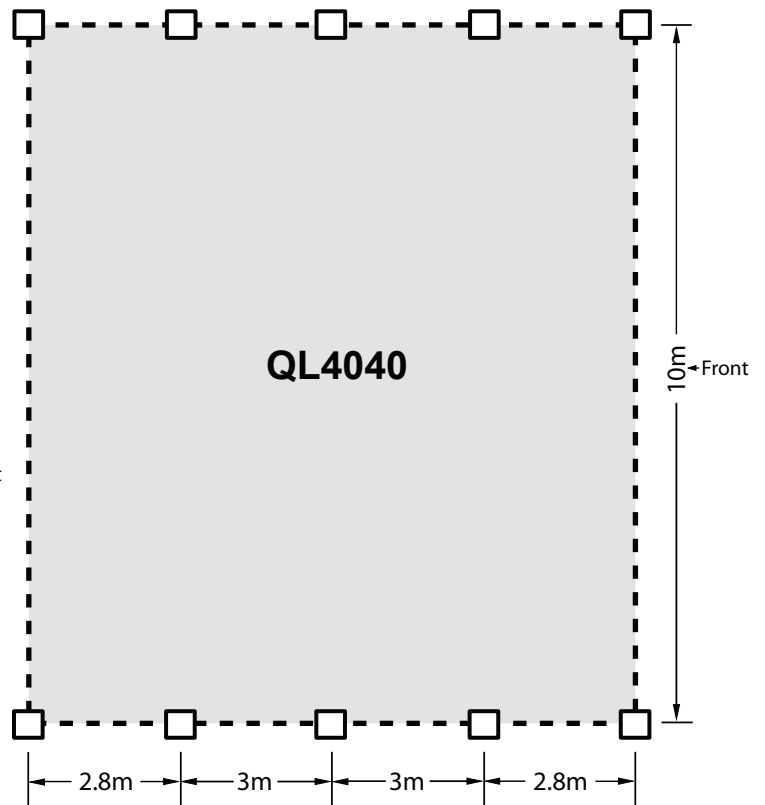

POST SETS

40ft (12m) Long

Compatible with container pole set or double pole set configurations.

Post Sets
40ft (12m) Long
Tel: 0483 949 849
www.qualitydomesdirect.com.au