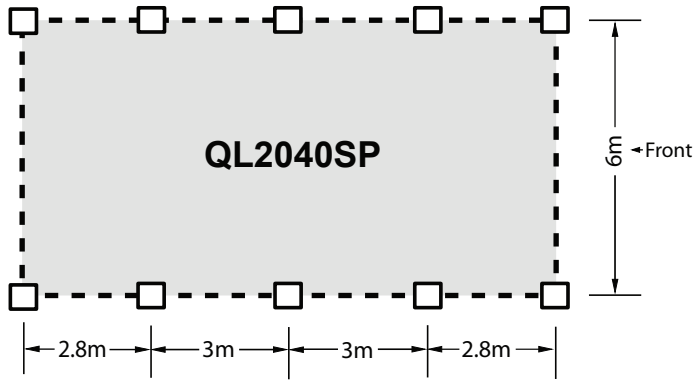

POST SETS

40ft (12m) Long

Compatible with container pole set or double pole set configurations.

Post Sets
40ft (12m) Long
Tel: 0483 949 849
www.qualitydomesdirect.com.au