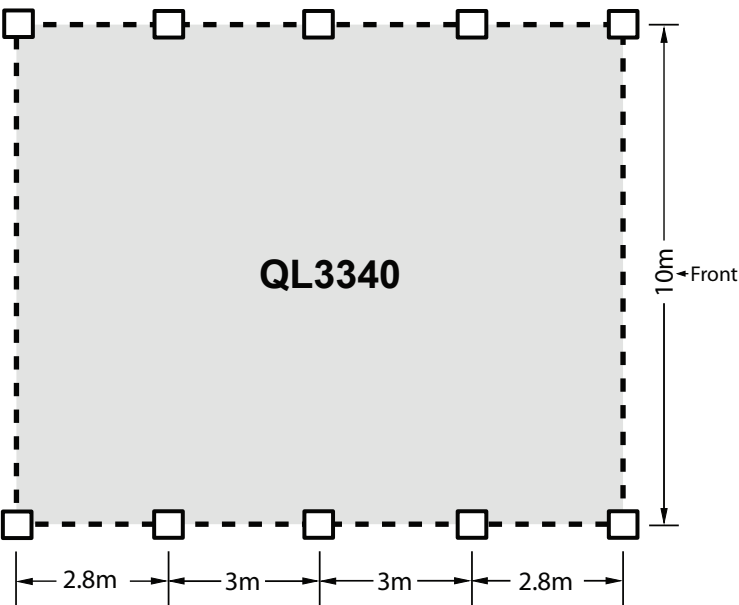

POST SETS

40ft (12m) Long

Compatible with container pole set or double pole set configurations.

Post Sets
40ft (12m) Long
Tel: 0483 949 849
www.qualitydomesdirect.com.au