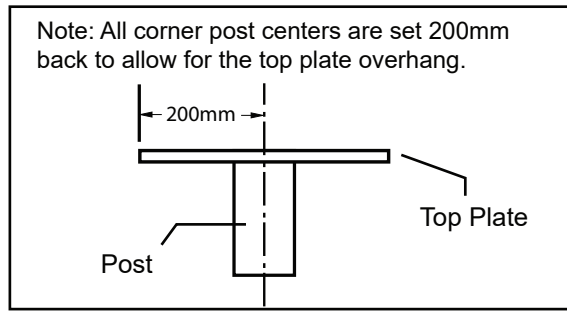

POST SETS

40ft (12m) Long

Compatible with container pole set or double pole set configurations.

Post Sets
40ft (12m) Long
Tel: 0483 949 849
www.qualitydomesdirect.com.au