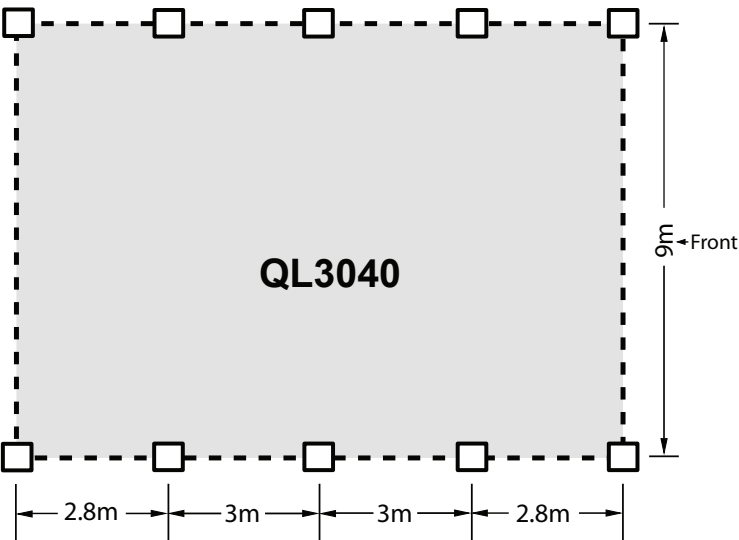

POST SETS

40ft (12m) Long

Compatible with container pole set or double pole set configurations.

Post Sets
40ft (12m) Long
Tel: 0483 949 849
www.qualitydomesdirect.com.au