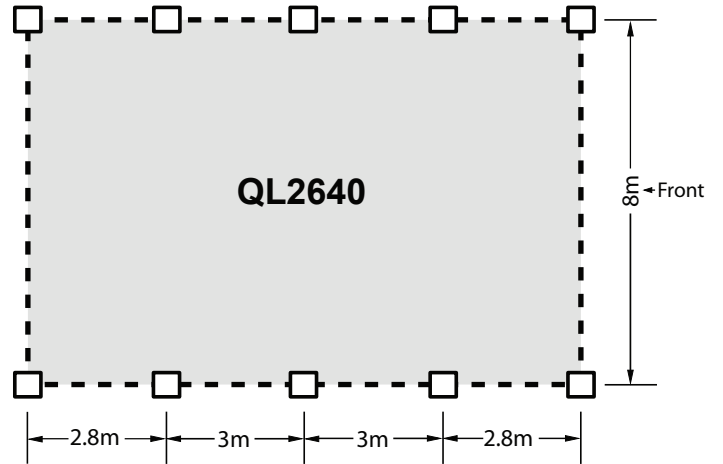

POST SETS

40ft (12m) Long

Compatible with container pole set or double pole set configurations.

Post Sets
40ft (12m) Long
Tel: 0483 949 849
www.qualitydomesdirect.com.au